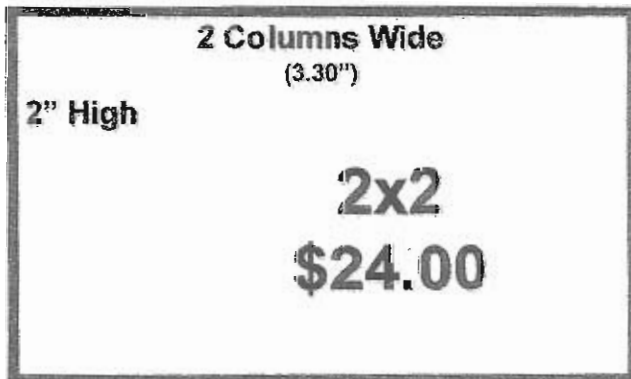

SAMPLE SIZES